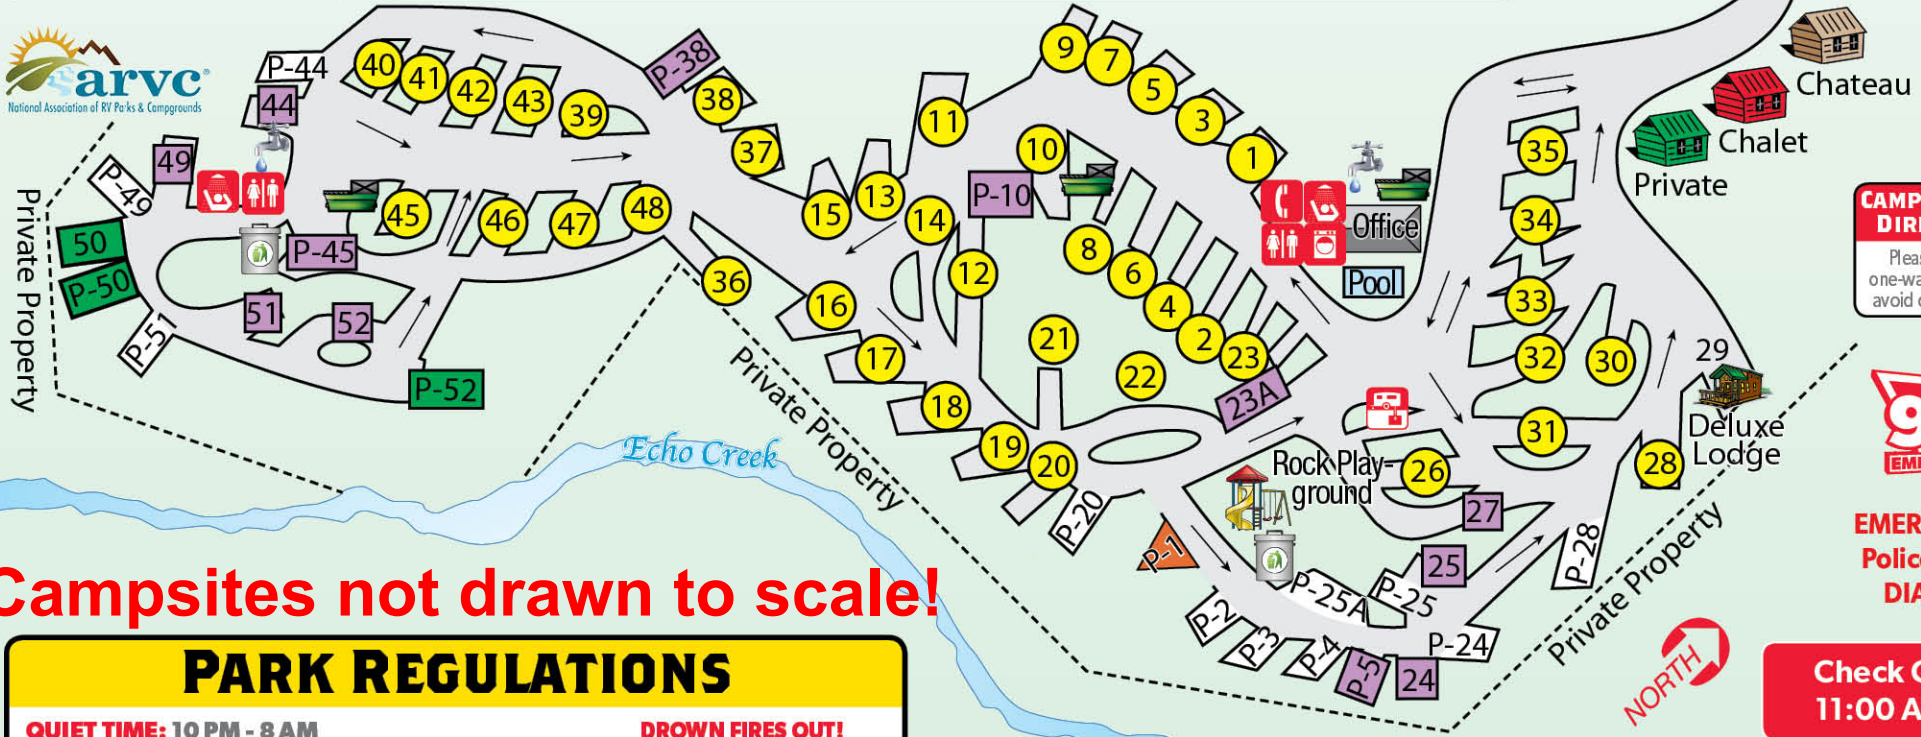

### LEGEND

- |           |                   |                 |             |              |
|-----------|-------------------|-----------------|-------------|--------------|
| Showers   | Telephone         | Full Hookups    | No Hookups  | Trash        |
| Restrooms | Dump Station      | Partial Hookups | Deluxe Tent | Outdoor Sink |
| Laundry   | Pet Waste Station |                 | Group Area  |              |

Pet Walk

Private Property

**CAMPGROUND DIRECTORY**  
Please follow one-way arrows to avoid dead ends.

**EMERGENCY:**  
Police & Fire  
DIAL 911

**Check Out  
11:00 A.M.**

## Campsites not drawn to scale!

### PARK REGULATIONS

**QUIET TIME: 10 PM - 8 AM**  
**PETS MUST BE ON A LEASH AT ALL TIMES. DO NOT LEAVE PETS UNATTENDED. OWNERS MUST PICK UP & DISPOSE OF PET WASTE.**

**DROWN FIRES OUT!  
NO WOOD GATHERING!  
DO NOT LEAVE FIRES UNATTENDED!**